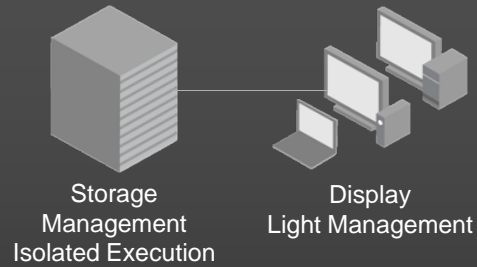

Best: User density and TCO

Virtual Client

Citrix XenDesktop, Cloud,
Microsoft Hyper-V,
VMware View

Centralized Execution

Best: App compatibility and
OS flexibility

Zero Client

Citrix Provisioning Server,
Wyse WSM