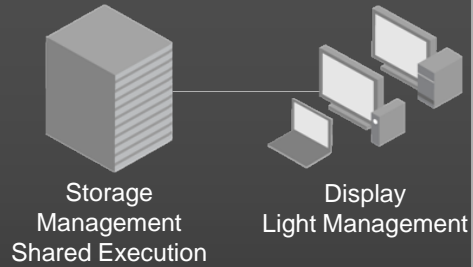

Thin Client

Citrix XenApp, Cloud,
Microsoft Terminal Services

Centralized Execution

Best: User density and TCO